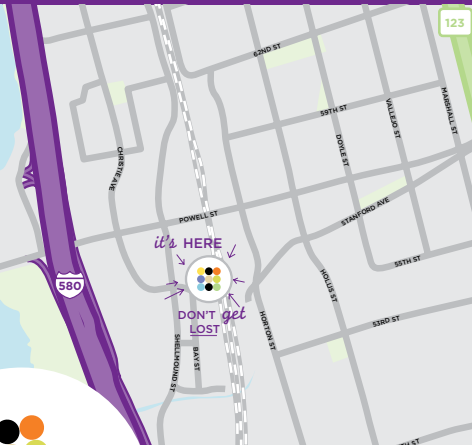

WELCOME
TO A
different
PLACE®

WHAT MAKES HYATT PLACE®

A *different* PLACE

YOUR GUIDE TO *all things* HYATT PLACE

HYATT PLACE EMERYVILLE/SAN FRANCISCO BAY AREA

HOTEL FEATURES

- Gallery Hosts available 24/7
- Free Wi-Fi and remote printing everywhere
- Express checkout at noon
- Free public computers with high-speed Internet access in the Gallery
- 24-hour StayFit Gym featuring cardio equipment with LCD touchscreens
- Smoke-free hotel
- Full Bar featuring local spirits and a delicious bar menu
- Parking \$15.00 per night
- Bike Trails with maps available at the front desk
- Relax on the patio and enjoy the glow and warmth of our two fire pits with your favorite beverage
- Odds & Ends offers a menu of must-have items for guests to buy, borrow or enjoy for free

EARN FREE NIGHTS

- Join the Hyatt Gold Passport® global loyalty program and earn free nights at Hyatt hotels and resorts worldwide

EXPLORE

- The outdoor Bay Street Shopping Experience - 1/2 block
- Explore the local bike trails that include the Bay Bridge and Treasure Island.
- AT&T Park - 9 miles (home of the SF Giants)
- Oracle Arena & Oakland Coliseum - 9 miles - home of the Golden State Warriors & Oakland Raiders
- Fisherman's Wharf is 10 miles from the hotel

NOW OVER 200 *hotel locations AND COUNTING*, SO YOU'LL NEVER HAVE
TO SETTLE FOR ANY PLACE LESS THAN HYATT PLACE

HYATT PLACE EMERYVILLE/ SAN FRANCISCO BAY AREA

5700 Bay Street
Emeryville, CA 94608, USA
P 510 285 9232
F 510 285 9234
hyattplaceemeryville.com

TRANSPORTATION

- From Oakland International Airport:
14 miles or 20 minutes
- From San Francisco International Airport:
21 miles or 30 minutes
- From Bay Area Rapid Transit
(BART) - 1.3 miles (MacArthur Station)